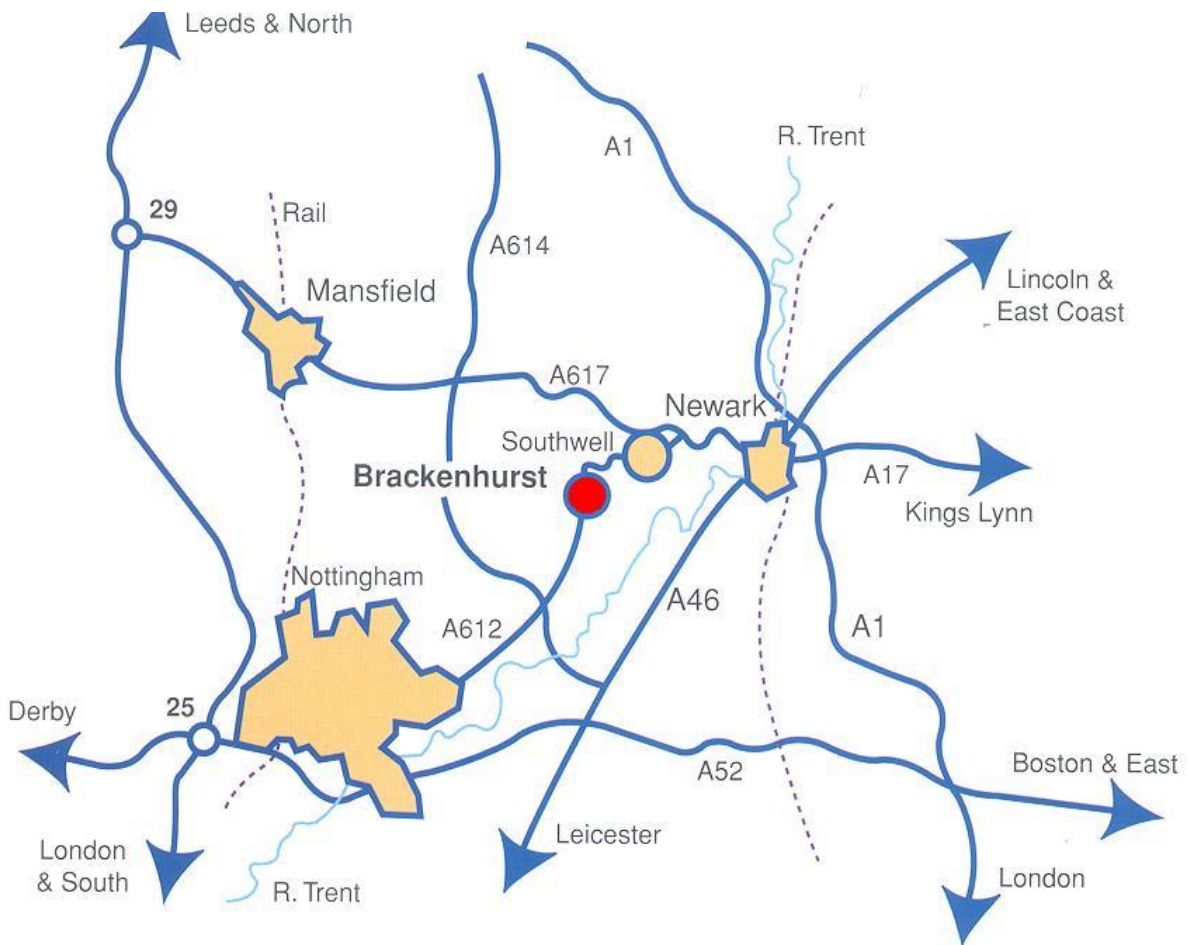

BRACKENHURST LOCATION MAP

DIRECTIONS

Roads

From the North

M1 (Junction 29 to Mansfield)
 -A617 Newark - A612
 Southwell

From the East

A1 Newark - A617 Mansfield
 - A612 Southwell

From the South

M1 (Junction 24 to Nottingham South)
 -A453 Nottingham South until just after
 The Nottingham Trent University (Clifton)
 Campus
 -A52 Grantham (Nottingham Ring Road)
 - A46 Lincoln - A6097/A614 Doncaster
 -A612 Southwell

From the West

Derby - A52 Nottingham (Ring Road)
 -A52 Grantham - A46 Lincoln
 -A6097/A614 Doncaster - A612 Southwell

Rail

East Coast Line into Newark
 Midland Main Line into Nottingham

*Nottingham Trent University, School of Animal, Rural and Environmental Sciences,
 Brackenhurst, Southwell, Nottinghamshire, NG25 0QF
 Tel: +44(0)1636 817000 Fax: +44(0)1636 815404*